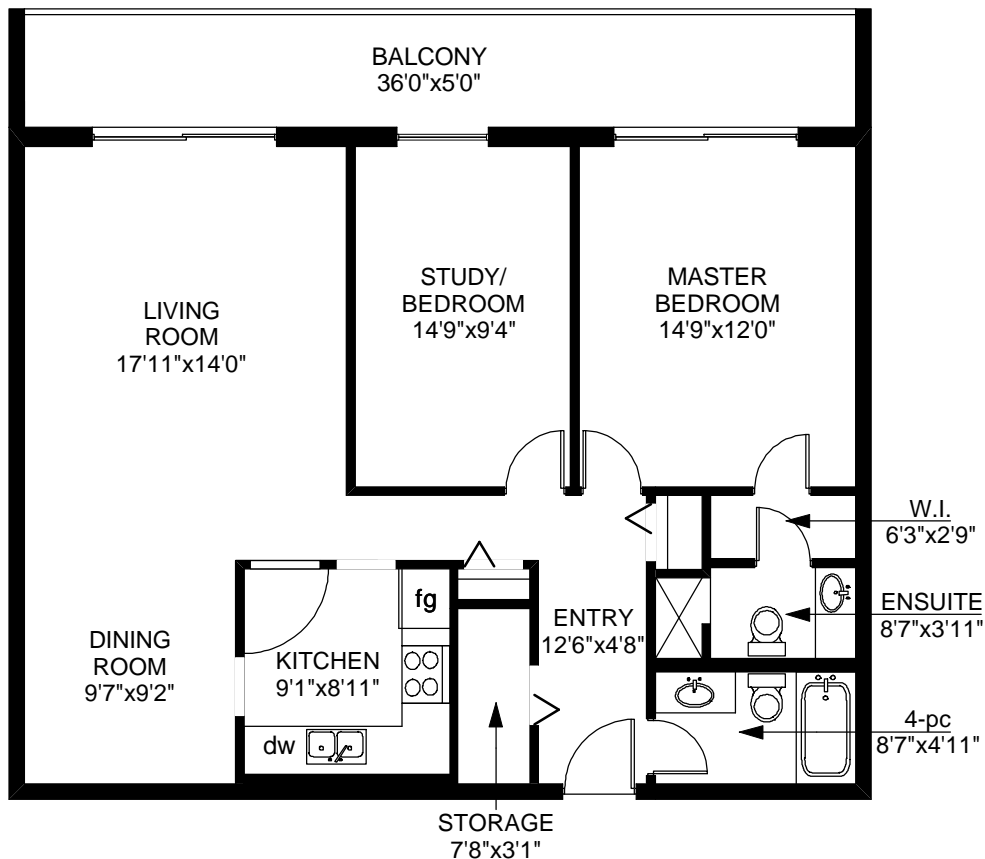

408-1450 BEACH DRIVE

UNIT	408
1046	SQ.FT

	FINISHED SQ. FT.	UNFINISHED SQ. FT.	TOTAL SQ. FT.
UNIT 408	1046	0	1046
TOTAL	1046	0	1046
BALCONY	0	187	187

PREPARED FOR THE EXCLUSIVE USE OF
TADDY OWEN-FLOOD Ltd.

MEASURED ON: 02/19/09
DRAWING FILE: 06949

Tafmeasure VICTORIA, B.C.
Ph. 883.8894
www.tafmeasure.com