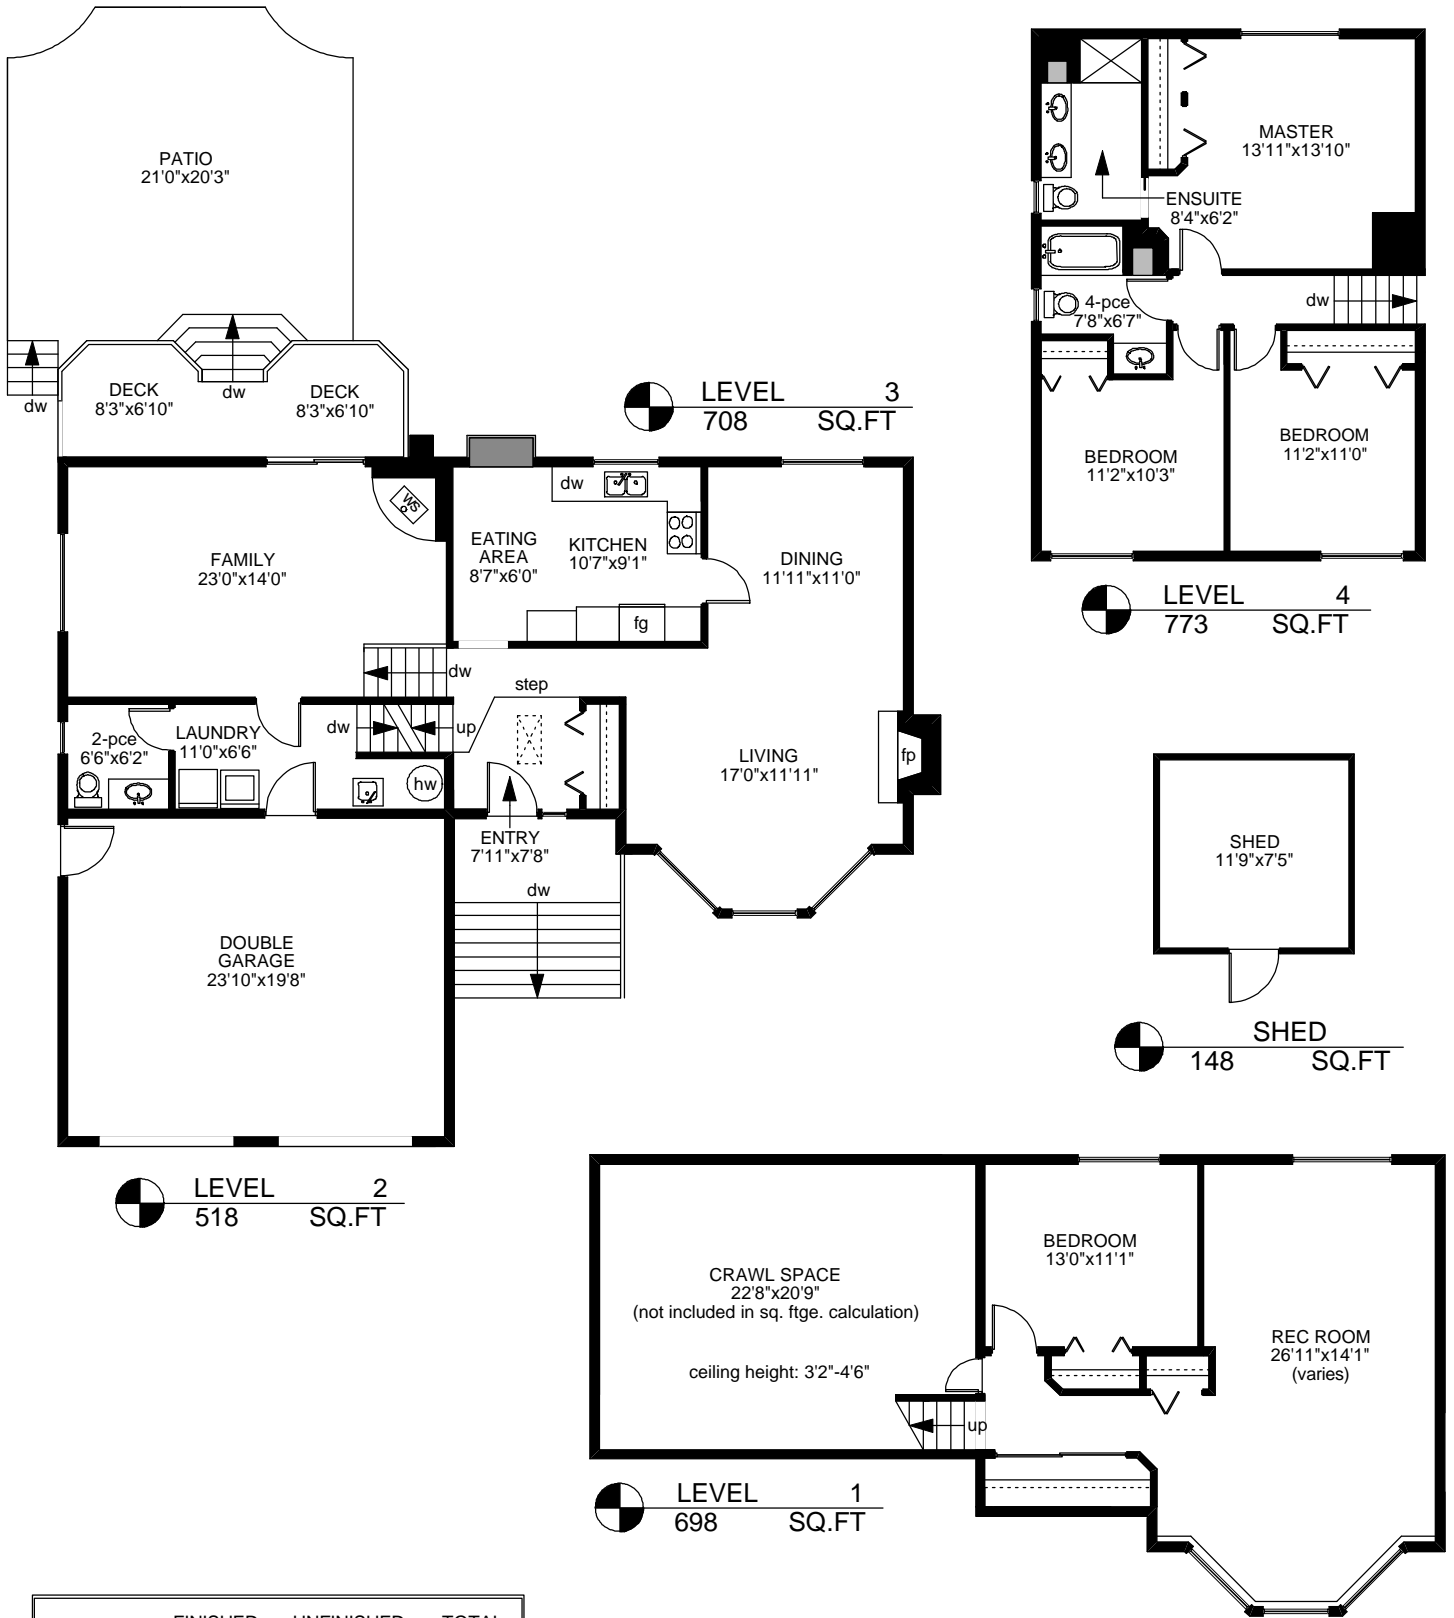

4451 PIMLOTT PLACE

	FINISHED SQ. FT.	UNFINISHED SQ. FT.	TOTAL SQ. FT.
LEVEL 1	698	0	698
LEVEL 2	518	0	518
LEVEL 3	708	0	708
LEVEL 4	773	0	773
TOTAL	2697	0	2697
GARAGE	0	485	485
DECK	0	135	135
PATIO	0	390	390
SHED	0	148	148

PREPARED FOR THE EXCLUSIVE USE OF
KEVIN WENSLEY OF
CORNERSTONE PROPERTIES Ltd

MEASURED ON: 05/03/10
DRAWING FILE: 08300

Tafemeasure VICTORIA, B.C.
Ph. 883.8894
www.tafemeasure.com