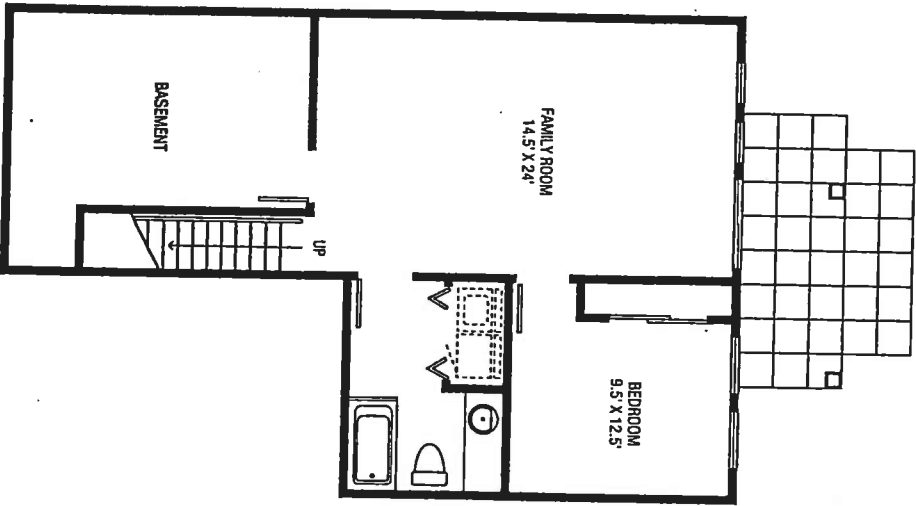

ROXBURGH

UNIT C - 1837 Square Feet

Lower Level - 922 sq. ft.

Main Level - 915 sq. ft.

REVERSE
FLOOR PLAN

As a result of our continuous efforts to improve,
drawings may vary in plan and finish.