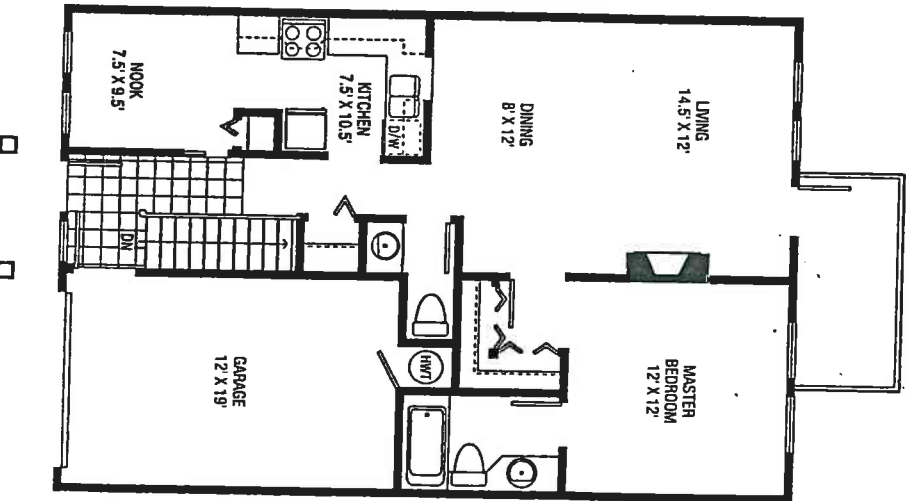

ROXBURGH

UNIT C - 1837 Square Feet

Lower Level - 922 sq. ft.

Main Level - 915 sq. ft.

REVERSE
FLOOR PLAN

As a result of our continuous efforts to improve,
drawings may vary in plan and finish.