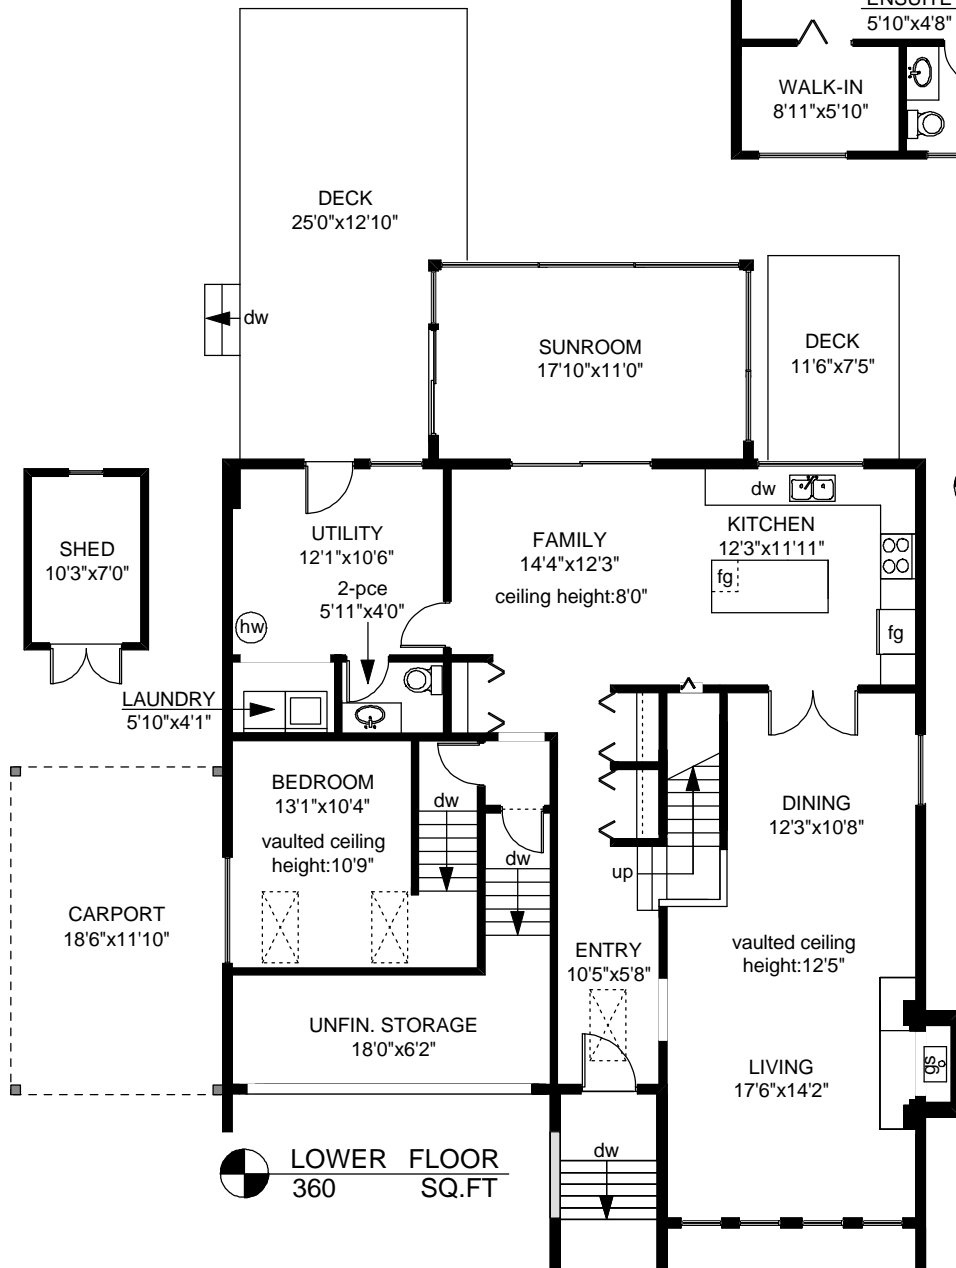

6929 HAGAN ROAD

UPPER FLOOR
879 SQ.FT

MAIN FLOOR
1395 SQ.FT

LOWER FLOOR
360 SQ.FT

	FINISHED SQ. FT.	UNFINISHED SQ. FT.	TOTAL SQ. FT.
MAIN	1395	0	1395
UPPER	879	0	879
LOWER	194	166	360
TOTAL	2468	166	2634
CARPORT	0	221	221
DECKS	0	386	386
SHED	0	72	72

PREPARED FOR THE EXCLUSIVE USE OF
KEVIN WENSLEY OF
CORNERSTONE PROPERTIES Ltd.

MEASURED ON: 02/24/10
DRAWING FILE: 08007

Tafmeasure VICTORIA, B.C.
Ph. 883.8894
www.tafmeasure.com