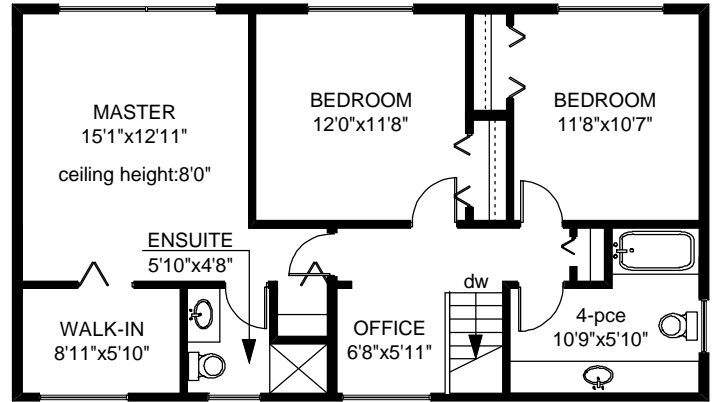

6929 HAGAN ROAD

UPPER FLOOR
879 SQ.FT

MAIN FLOOR
1395 SQ.FT

LOWER FLOOR
360 SQ.FT

	FINISHED SQ. FT.	UNFINISHED SQ. FT.	TOTAL SQ. FT.
MAIN	1395	0	1395
UPPER	879	0	879
LOWER	194	166	360
TOTAL	2468	166	2634
CARPORT	0	221	221
DECKS	0	386	386
SHED	0	72	72

PREPARED FOR THE EXCLUSIVE USE OF
KEVIN WENSLEY OF
CORNERSTONE PROPERTIES Ltd.

MEASURED ON: 02/24/10
DRAWING FILE: 08007

Tafmeasure VICTORIA, B.C.
Ph. 883.8894
www.tafmeasure.com